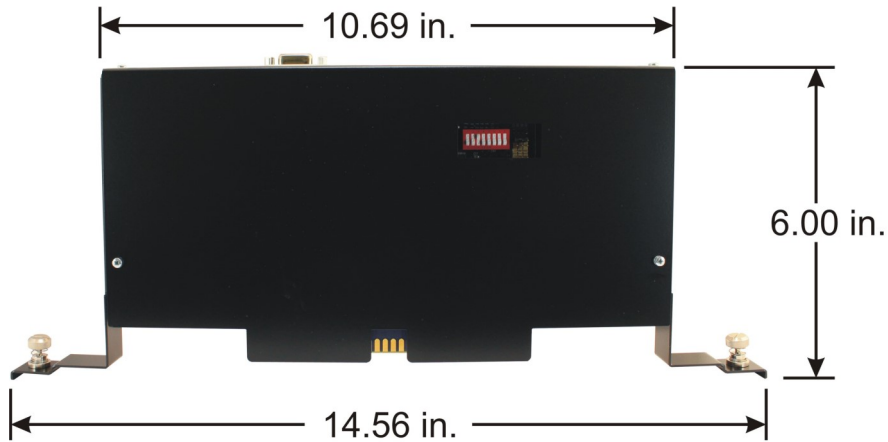

0 0 0 0 0 0 0 0 0 0 0 0 0 0 0 0 0 0 0 0 0 0

2500 Series[®] Compact System

2500C-RADP-RBC Profibus DP Remote Base Controller

Configuring the Module

0 0 0 0 0 0 0 0 0 0 0 0
0 0 0 0 0 0 0 0 0 0 0 0
0 0 0 0 0 0 0 0 0 0 0 0
0 0 0 0 0 0 0 0 0 0 0 0
0 0 0 0 0 0 0 0 0 0 0 0
0 0 0 0 0 0 0 0 0 0 0 0
0 0 0 0 0 0 0 0 0 0 0 0
0 0 0 0 0 0 0 0 0 0 0 0
0 0 0 0 0 0 0 0 0 0 0 0
0 0 0 0 0 0 0 0 0 0 0 0